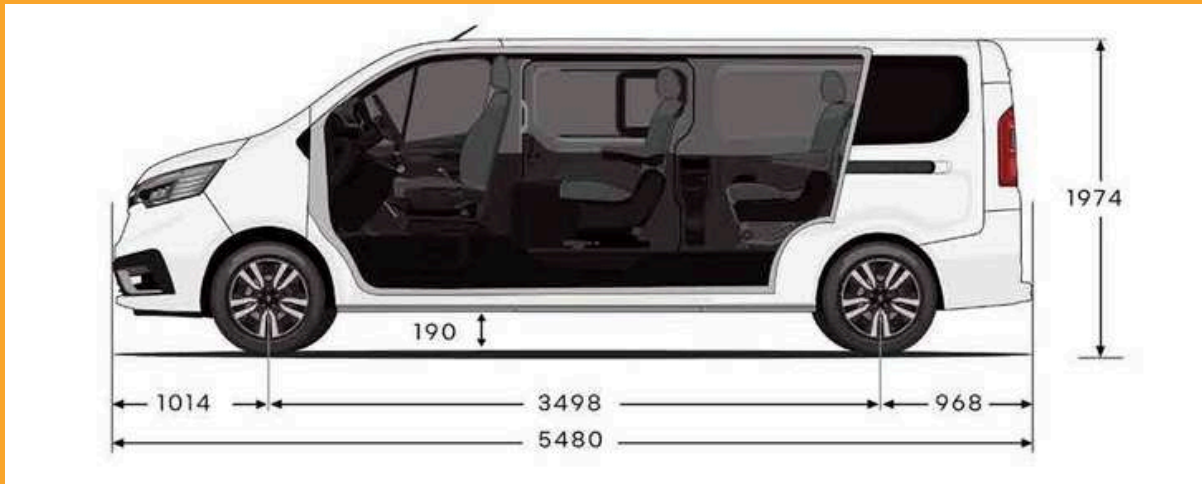

For Warranty Terms and Conditions please visit www.renault.co.uk/warranty

01525 717695
SALES@THETAXISHOP.COM
WWW.THETAXISHOP.COM

L2H1 DIMENSIONS IN MM

EXTERIOR DIMENSIONS

overall length	5480
overall width without/with door mirrors	1,956/2,312
unladen height	1,973
wheelbase	3,498
front overhang	1,014
rear overhang	968
ground clearance	199

INTERIOR DIMENSIONS

loading length(1) on the 8/9-seat version	1,136
on 8/9-seat version/row 3 folded	1,152
on 5/6-seat version	2,050
on 5/6-seat version/row 2 folded	2,466
in 2/3-seat version (after removal of row 2) maximum interior	2,937
width width between wheel arches	1230

SLIDING SIDE DOOR

sliding side door entry width 600 mm from floor	907
sliding side door entry width 100 mm from floor	1030
sliding side door entry height	1284

REAR DOOR

rear door entry width 70 mm from floor	1,391
door entry height 180°/tailgate	1,320 / 1,295
loading sill	552

EFFECTIVE VOLUME(2) (L)

8/9-seat version	1,890
8/9-seat version/row 3 folded	3,570
5/6-seat version	4,200

THE *Taxi* SHOP

L2H1 DIAGRAM

01525 717695
SALES@THETAXISHOP.COM
WWW.THETAXISHOP.COM